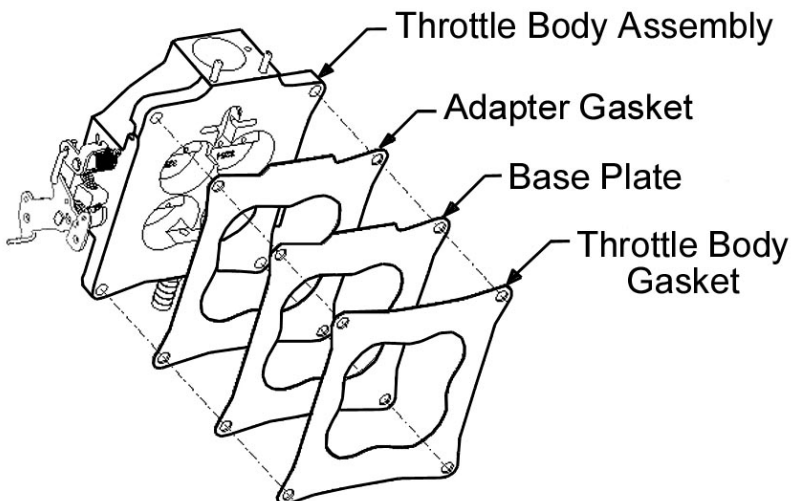

Chrysler Throttle Body 1000 cfm P/N 112-772

WARNING! THIS SEQUENCE MUST BE USED FOR INSTALLATION OR AIR LEAKAGE WILL OCCUR!

199R10334
Date: 10-19-04

Chrysler Throttle Body 1000 cfm P/N 112-772

WARNING! THIS SEQUENCE MUST BE USED FOR INSTALLATION OR AIR LEAKAGE WILL OCCUR!