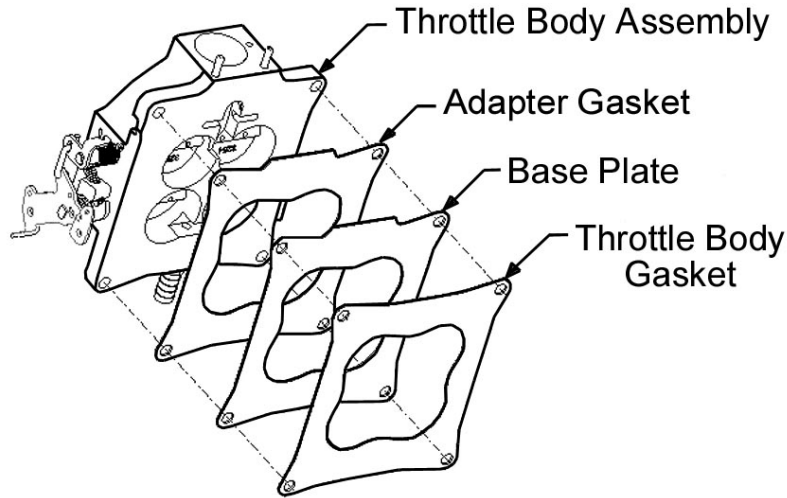

Chrysler Throttle Body 1000 cfm P/N 112-772

WARNING! THIS SEQUENCE MUST BE USED FOR INSTALLATION OR AIR LEAKAGE WILL OCCUR!

199R10334
Date: 10-19-04

Chrysler Throttle Body 1000 cfm P/N 112-772

WARNING! THIS SEQUENCE MUST BE USED FOR INSTALLATION OR AIR LEAKAGE WILL OCCUR!