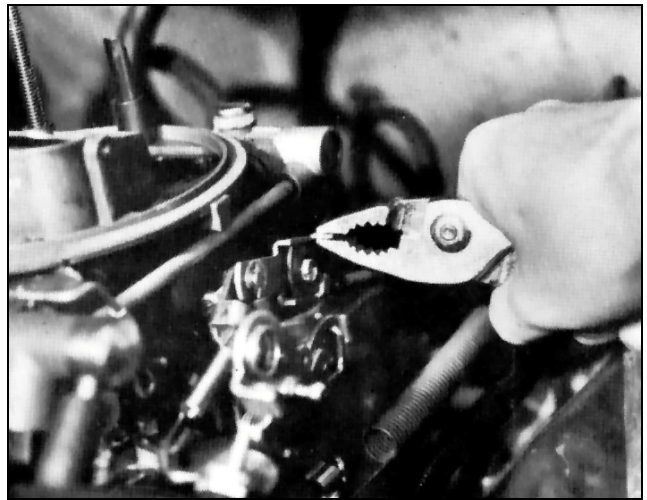

INSTALLATION OF AUTOMATIC TRANSMISSION KICKDOWN EXTENSION FOR FORD VEHICLES

1. Install kickdown extension as shown.

2. Bend tabs down to lock extension onto kickdown lever.

199R9601

INSTALLATION OF AUTOMATIC TRANSMISSION KICKDOWN EXTENSION FOR FORD VEHICLES

1. Install kickdown extension as shown.

2. Bend tabs down to lock extension onto kickdown lever.

199R9601