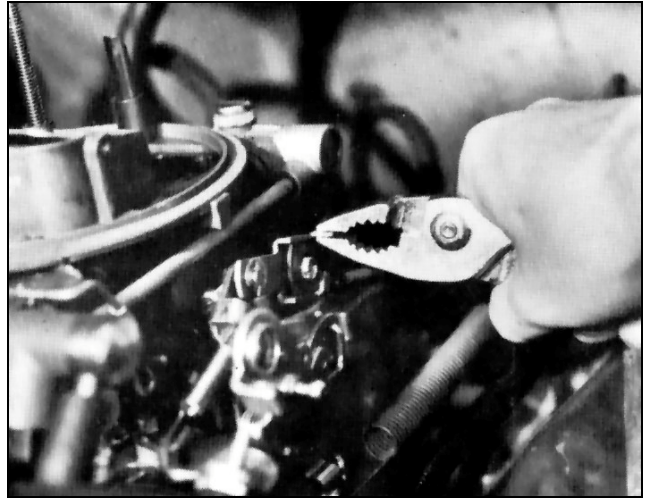

INSTALLATION OF AUTOMATIC TRANSMISSION KICKDOWN EXTENSION FOR FORD VEHICLES

1. Install kickdown extension as shown.

2. Bend tabs down to lock extension onto kickdown lever.

199R9601

INSTALLATION OF AUTOMATIC TRANSMISSION KICKDOWN EXTENSION FOR FORD VEHICLES