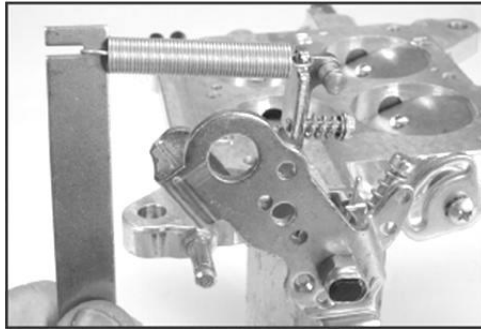

FORD KICK-DOWN LINKAGE

All new manufactured Speed Demon™ Carburetors come with a Ford kick-down linkage. If running a Ford automatic and the kickdown linkage is needed, a spring and perch kit (P/N 421445) is required. Note spring mounting location on the linkage.

NOTE: Speed Demon™ Carburetors will not work with a Ford AOD transmission.

For further questions, please contact our technical department at 1-270-901-3346.