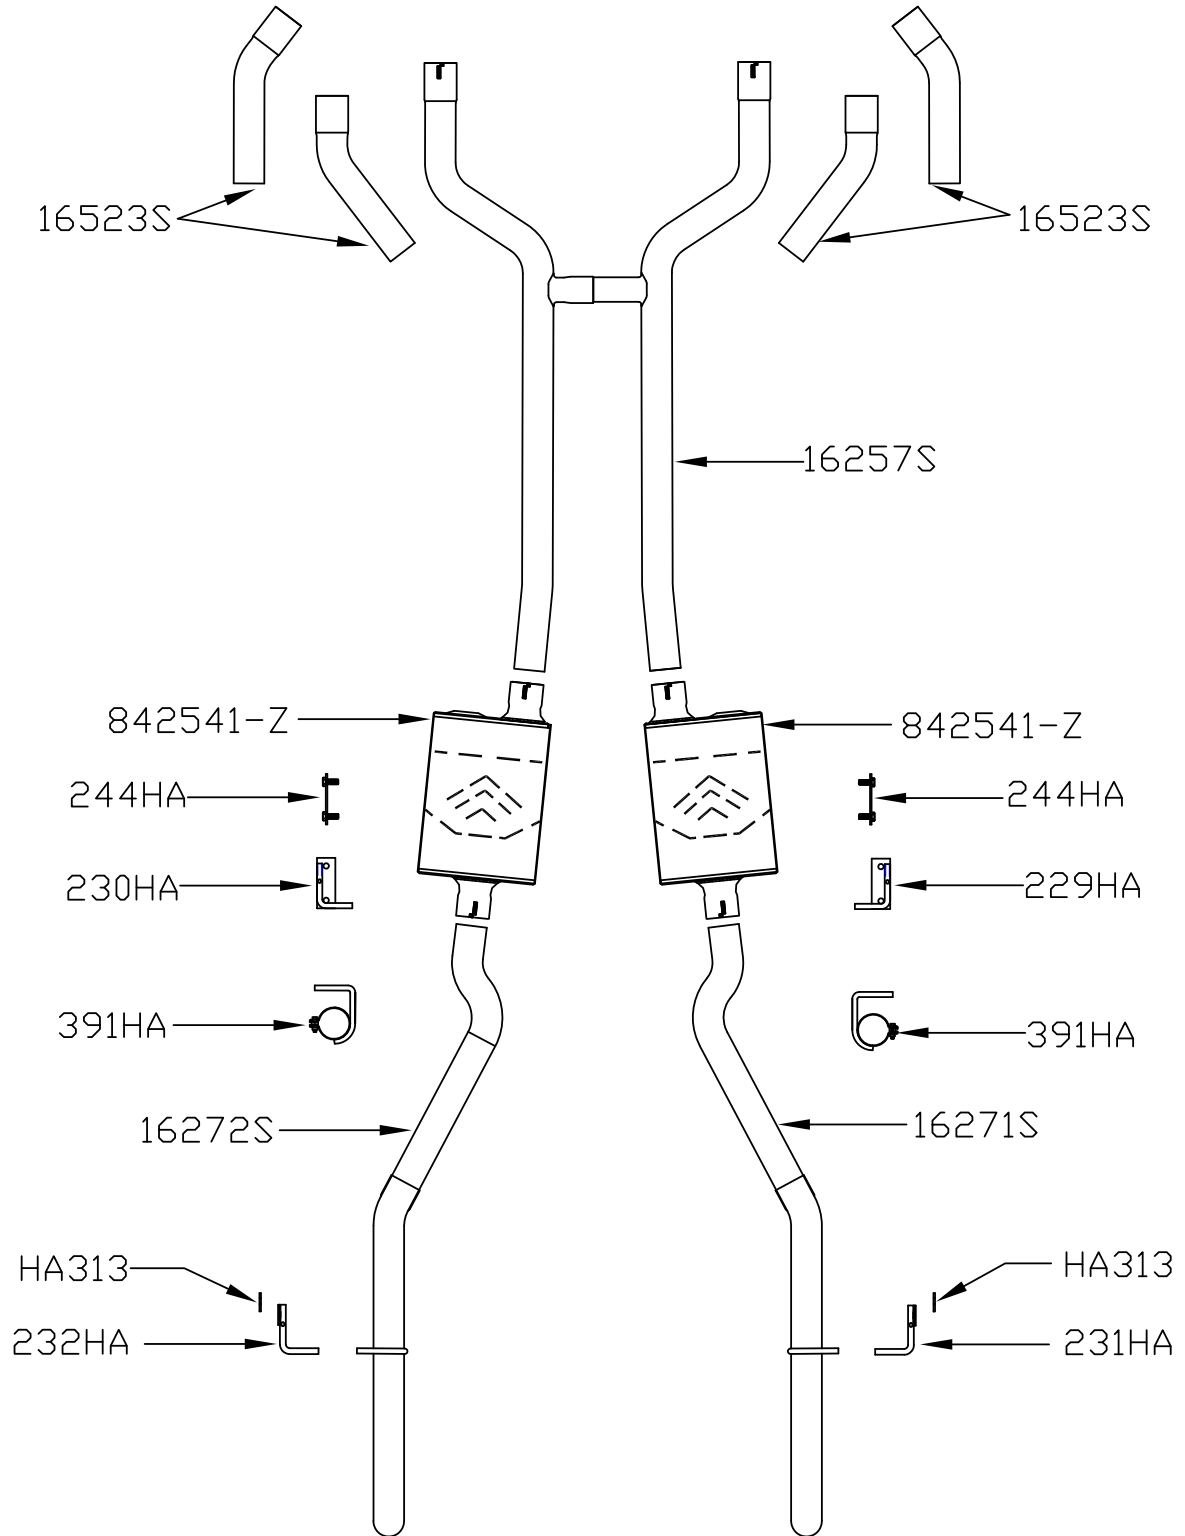

409S, Stainless Steel

PACKING LIST

<u>Qty</u>	<u>Description</u>	<u>Part #</u>
2	Muffler	842541-Z
4	Adapter Pipes	16523S
1	H-pipe Assembly	16257S
1	Right Tailpipe	16271S
1	Left Tailpipe	16272S
1	Parts Kit	PK545
2	Muffler Hanger	391HA
1	Top Right muffler Hanger	229HA
1	Top Left Muffler hanger	230HA
1	Right Tailpipe Hanger	231HA
1	Left Tailpipe Hanger	232HA
2	Muffler Mounting Plate	244HA
4	2 1/2" Clamp	MC250BS
4	Rubber Hanger	HA168
2	Backing plates	HA313
8	7/16" Hanger Keepers	
4	7/16" x 2 1/2" Bolts	
4	7/16" Nuts	
4	7/16" Flat Washers	
4	7/16" Lock Washers	
4	3/8" Nuts	
4	3/8" Lock Washers	

Diagram of installation step 1.