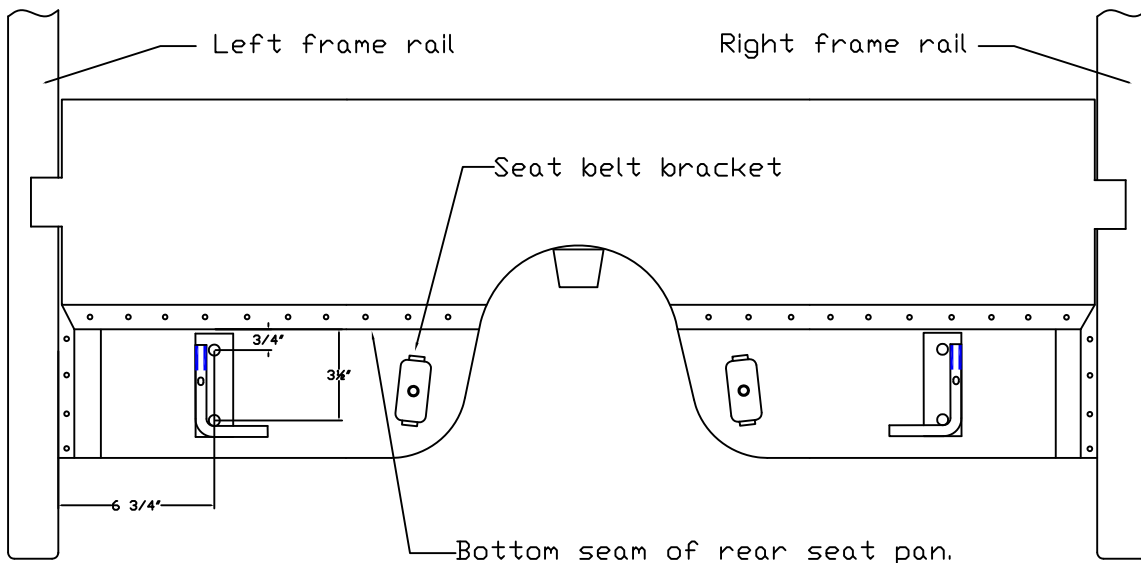

409S, Stainless Steel

PACKING LIST

<u>Qty</u>	<u>Description</u>	<u>Part #</u>
2	Muffler	842541-Z
4	Adapter Pipes	16523S
1	H-pipe Assembly	16257S
1	Right Tailpipe	16271S
1	Left Tailpipe	16272S
1	Parts Kit	PK545
2	Muffler Hanger	391HA
1	Top Right muffler Hanger	229HA
1	Top Left Muffler hanger	230HA
1	Right Tailpipe Hanger	231HA
1	Left Tailpipe Hanger	232HA
2	Muffler Mounting Plate	244HA
4	2 1/2" Clamp	MC250BS
4	Rubber Hanger	HA168
2	Backing plates	HA313
8	7/16" Hanger Keepers	
4	7/16" x 2 1/2" Bolts	
4	7/16" Nuts	
4	7/16" Flat Washers	
4	7/16" Lock Washers	
4	3/8" Nuts	
4	3/8" Lock Washers	

Diagram of installation step 1.