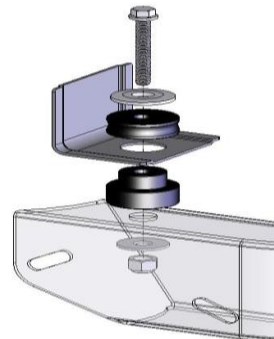

Assembly View of Body Mount to Core Support

If you have any questions before or during the installation of this product, please contact Detroit Speed at tech@detroitsspeed.com or 704.662.3272

Legal Disclaimer: Detroit Speed is not liable for personal, property, legal, or financial damages from the use or misuse of any product we sell. The purchaser is solely responsible for the safety and performance of these products. No warranty is expressed or implied.