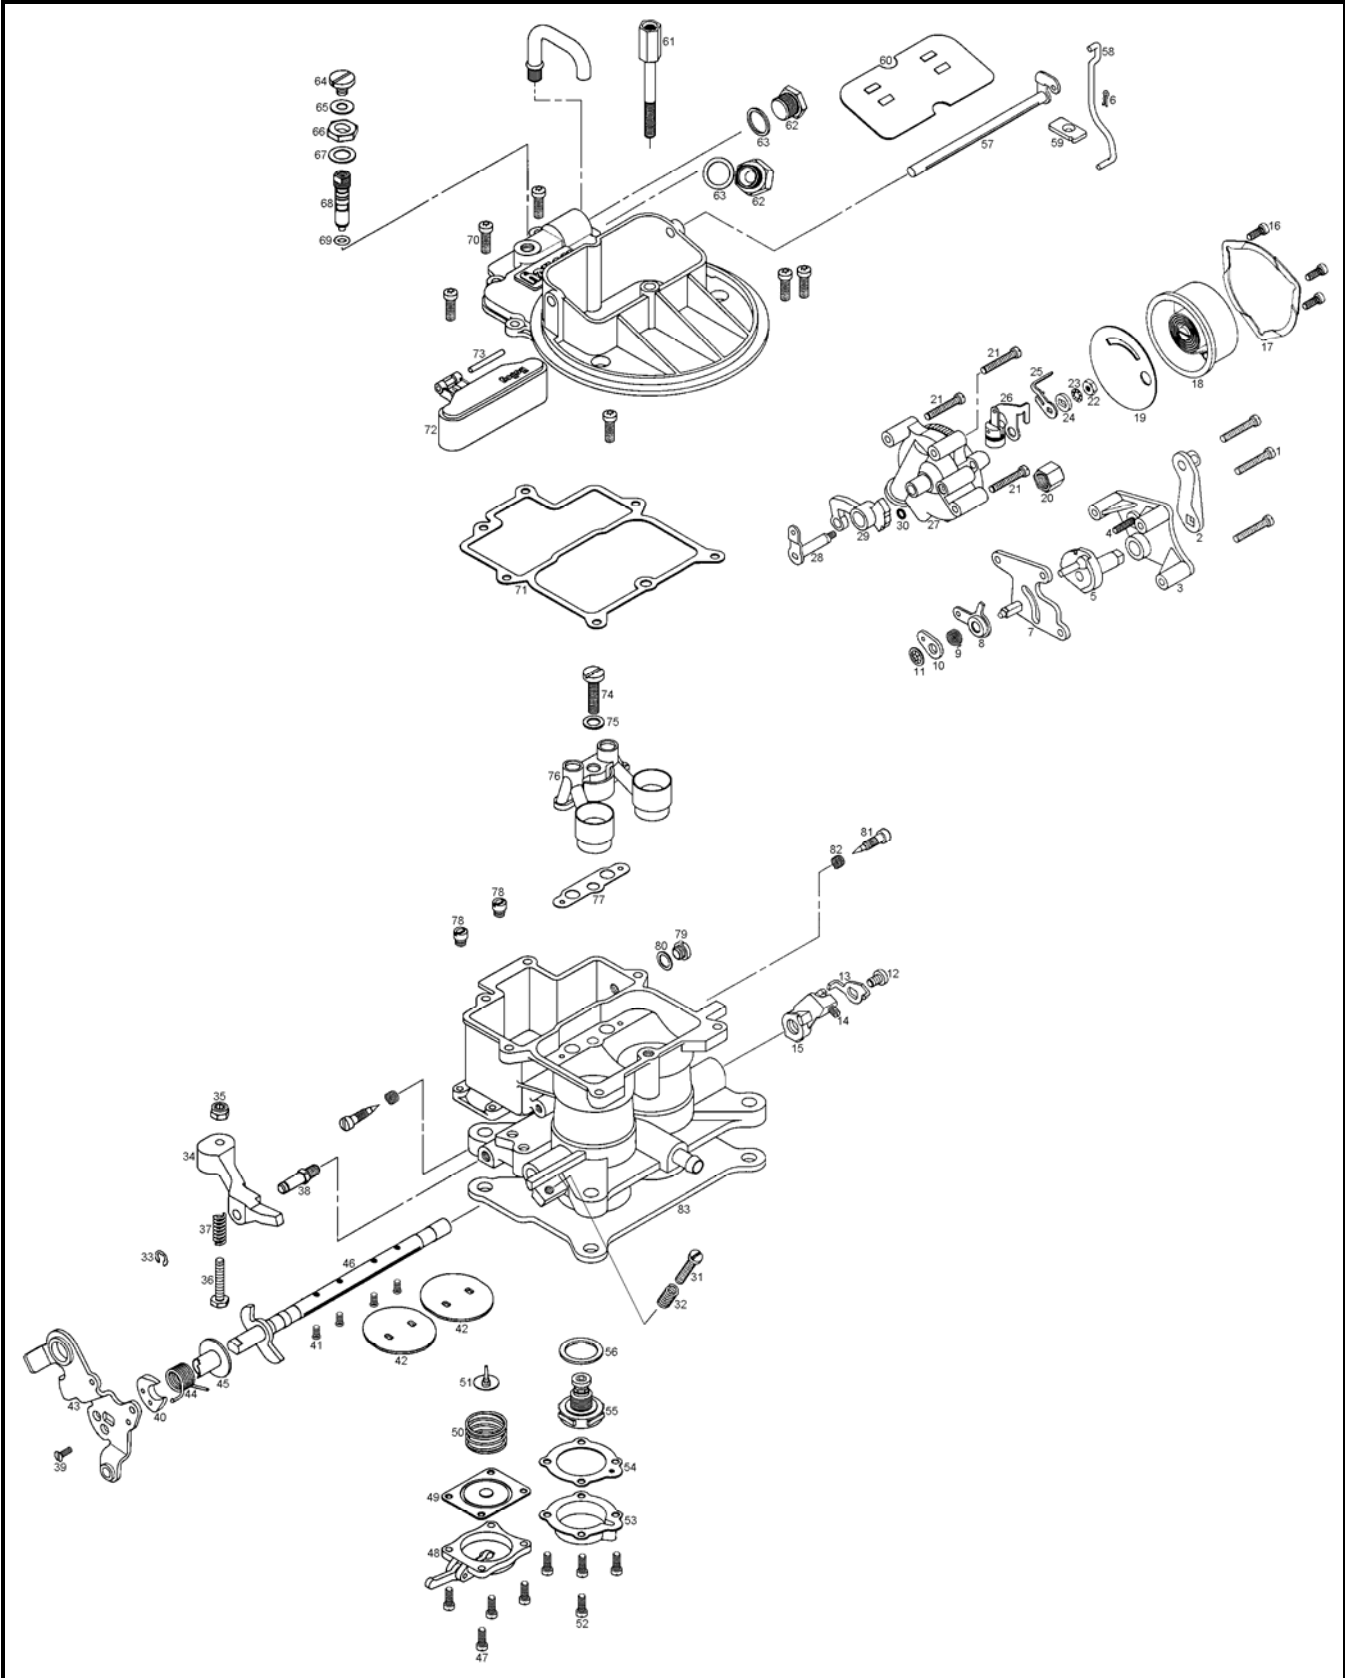

EXPLODED VIEW - MODEL 2010

**NOMENCLATURE - MODEL 2010**

<b>Ref. No.</b>	<b>Description</b>	<b>Ref. No.</b>	<b>Description</b>
1	Fast Idle Cam Plate Screw	2	Choke Lever and Swivel Assembly
3	Fast Idle Cam Plate	4	Fast Idle Cam Spring
5	Fast Idle Cam	6	Choke Rod Retainer
7	Choke Lever Back-up Plate	8	Choke Rod Lever Molded
9	Choke Lever Spring	10	Choke Spring Retainer Washer
11	Push Nut Fastener	12	Fast Idle Cam Lever Screw
13	Cam Pickup Lever	14	Fast Idle Adjustment Screw
15	Fast Idle Cam Lever	16	Thermostat Cap Clamp Screw
17	Thermostat Cap Clamp	18	Thermostat & Cap Assembly Indexed
19	Thermostat Cap Gasket	20	Compression Nut
21	Choke Housing Screw	22	Hex Nut
23	Lockwasher	24	Choke Thermostat Lever Spacer
25	Choke Thermostat lever	26	Thermostat Lever & Piston Assembly
27	Choke Housing & Plugs Assembly	28	Choke Housing Shaft & Lever Assembly
29	Fast Idle Cam Assembly	30	Choke Housing Gasket
31	Throttle Stop Screw	32	Throttle Stop Adjustment Screw Spring
33	E-Ring Retainer	34	Pump Operative Lever Assembly
35	Fiber Locking Nut	36	Pump Lever Adjustment Screw
37	Pump Lever Adjustment Screw Spring	38	Pump Lever Stud
39	Pump Cam Screw	40	Pump Cam
41	Throttle Plate Screw	42	Throttle Plate
43	Throttle Lever	44	Throttle Return Spring
45	Throttle lever Bushing	46	Throttle Shaft & Stop Lever Assembly
47	Pump Diaphragm Cover Screw	48	Accelerator Pump Diaphragm Cover Assembly
49	Accelerator Pump Diaphragm Assembly	50	Pump Diaphragm Return Spring
51	Pump Check Valve	52	Power Valve Cover Screw
53	Power Valve Cover	54	Power Valve Cover Gasket
55	Power Valve	56	Power Valve Gasket
57	Choke Shaft & Lever Assembly	58	Choke Rod Retainer
59	Choke Rod Seal	60	Choke Plate
61	Air Cleaner Stud	62	Fuel Inlet Fitting
63	Fuel Inlet Fitting Gasket	64	Fuel Valve Seat Screw
65	Seat Lock Screw Gasket	66	Fuel Valve Seat Lock Nut
67	Needle & Seat Adjustment Nut Gasket	68	Fuel Inlet Needle & Seat Assembly
69	O-Ring Seal	70	Airhorn Screw
71	Airhorn Gasket	72	Float & Tab Assembly
73	Float Shaft	74	Nozzle Bar Screw
75	Nozzle Bar Screw Gasket	76	Nozzle Bar Assembly
77	Nozzle Bar Gasket	78	Main Jet
79	Fuel Level Plug	80	Fuel Level Plug Gasket
81	Idle Adjustment Needle	82	Idle Adjustment Needle Spring
83	Flange Gasket		