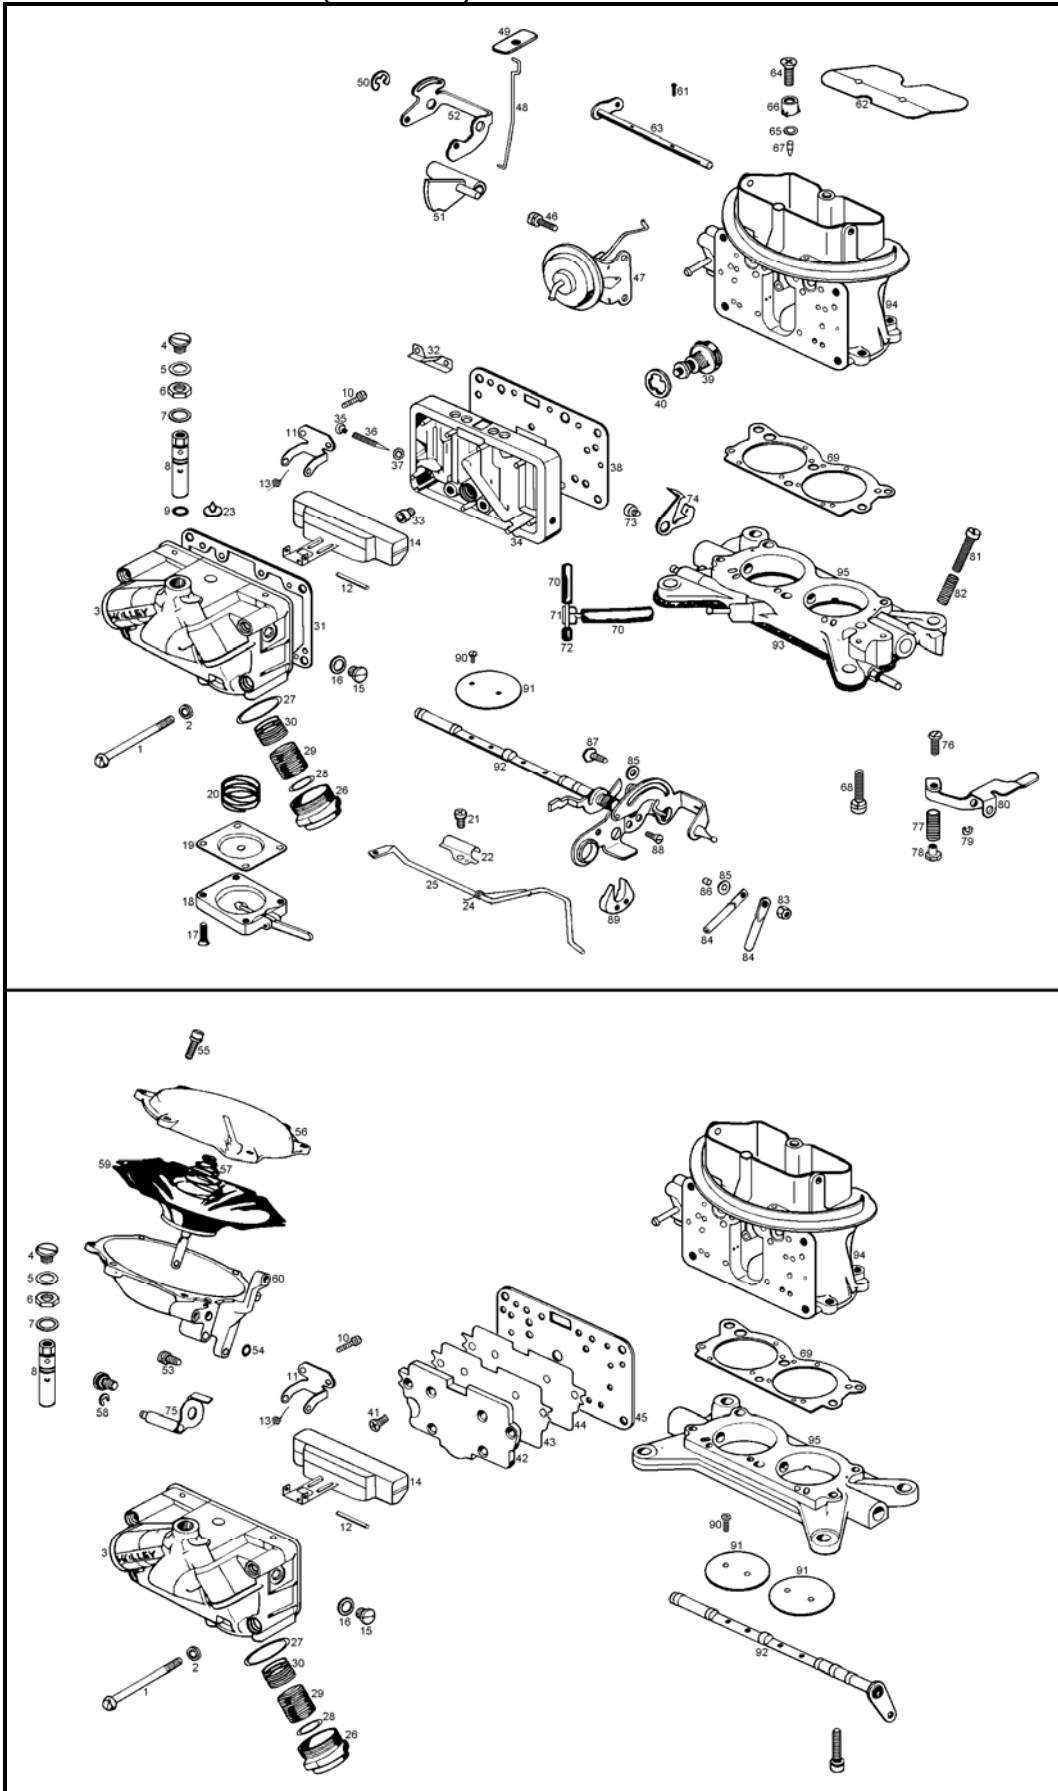

EXPLODED VIEW - MODEL 2300 (3 x 2 BBL)

NOMENCLATURE - MODEL 2300 (3 x 2 BBL.)

Ref. No.	Description	Ref. No.	Description
1	Fuel Bowl Screw	2	Bowl Screw Gasket
3	Fuel Bowl Assembly	4	Fuel Valve Seat Lock Screw
5	Lock Screw Gasket	6	Fuel Valve Seat Adjustment Nut
7	Adjustment Nut Gasket	8	Fuel Valve Assembly
9	Fuel Valve O-Ring Seal	10	Float Shaft Retainer Screw
11	Float Shaft Retainer	12	Float Lever Shaft
13	Float Spring	14	Float Assembly
15	Fuel Level Check Plug	16	Check Plug Gasket
17	Accelerator Pump Cover Screw	18	Accelerator Pump Cover
19	Accelerator Pump Diaphragm	20	Diaphragm Return Spring
21	Vent Rod Clamp Screw	22	Vent Rod Clamp
23	Vent Valve	24	Vent Rod Spring
25	Vent Rod	26	Fuel Inlet Fitting
27	Inlet Fitting Gasket	28	Fuel Filter Gasket
29	Fuel Filter	30	Fuel Filter Spring
31	Fuel Bowl Gasket	32	Metering Body Vent Baffle
33	Main Metering Jet	34	Metering Body
35	Idle Limiter Cap	36	Idle Needle
37	Idle Needle Seal	38	Metering Body Gasket
39	Power Valve	40	Power Valve Gasket
41	Metering Body Screw	42	Metering Body - Secondary
43	Metering Body Plate Gasket	44	Metering Body Plate
45	Metering Body Gasket	46	Choke Diaphragm Bracket Screw
47	Choke Diaphragm Assembly	48	Choke Rod
49	Choke Rod Seal	50	Choke Control Lever Retainer
51	Fast Idle Cam	52	Choke Control Lever
53	Diaphragm Mounting Screw	54	Diaphragm Housing Gasket
55	Diaphragm Assembly Cover Screw	56	Diaphragm Housing Cover
57	Diaphragm Spring	58	Diaphragm Link Retainer
59	Diaphragm Assembly	60	Diaphragm Housing
61	Choke Plate Screw	62	Choke Plate
63	Choke Shaft & Lever Assembly	64	Pump Discharge Nozzle Screw
65	Pump Discharge Screw Gasket	66	Pump Discharge Nozzle
67	Pump Discharge Needle Valve	68	Throttle Body to Main Body Screw
69	Throttle Body Gasket	70	Choke Diaphragm Hose
71	Tee Fitting	72	Plug
73	Fast Idle Cam Lever Screw	74	Fast Idle Cam Lever
75	Diaphragm Lever & Pin Assembly	76	Pump Operating Lever Adjustment Screw
77	Adjustment Screw Spring	78	Adjustment Screw Nut
79	Pump Operating Lever Retainer	80	Pump Operating Lever
81	Throttle Stop Screw	82	Stop Screw Spring
83	Throttle Connector Pin Nut	84	Throttle Connector Bar
85	Throttle Connector Pin Spacer	86	Throttle Connector Pin Bushing
87	Throttle Connector Pin	88	Pump Cam Lockscrew
89	Pump Cam	90	Throttle Plate Screw
91	Throttle Plate	92	Throttle Shaft & Lever Assembly
93	Flange Gasket	94	Main Body
95	Throttle Body		