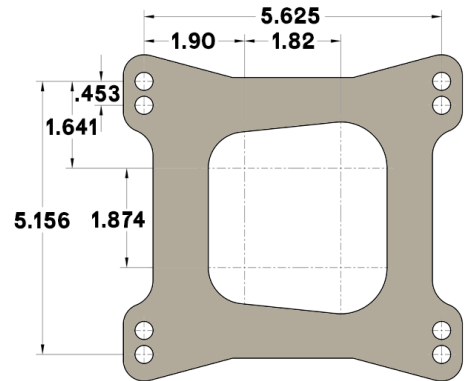

BBD / 2GC SMALL BORE

2GC LARGE BORE

GM 2-BBL (TBI)

HOLLEY 2300 2-BBL

SPREABDORE (4165/4175)

STREET DEMON

HOLLEY 4150/4160

HOLLEY 4500 (DOMINATOR)

CARBURETOR FLANGE GUIDE