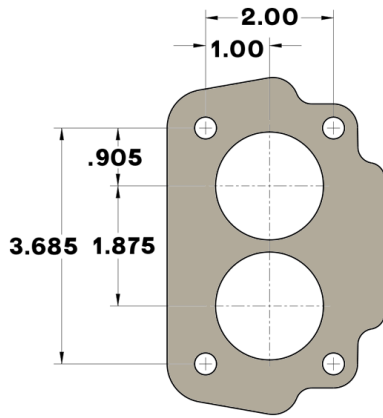

BBD / 2GC SMALL BORE

2GC LARGE BORE

GM 2-BBL (TBI)

HOLLEY 2300 2-BBL

SPREABDORE (4165/4175)

STREET DEMON

HOLLEY 4150/4160

HOLLEY 4500 (DOMINATOR)

CARBURETOR FLANGE GUIDE