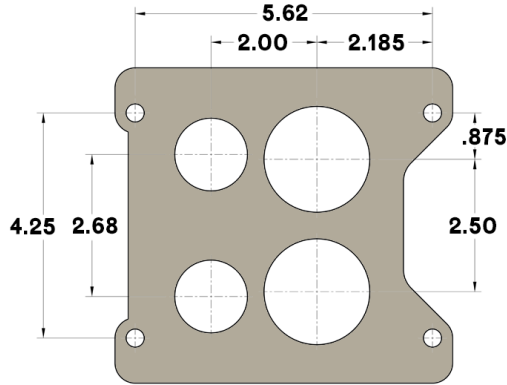

BBD / 2GC SMALL BORE

2GC LARGE BORE

GM 2-BBL (TBI)

HOLLEY 2300 2-BBL

SPREABDORE (4165/4175)

STREET DEMON

HOLLEY 4150/4160

HOLLEY 4500 (DOMINATOR)

CARBURETOR FLANGE GUIDE