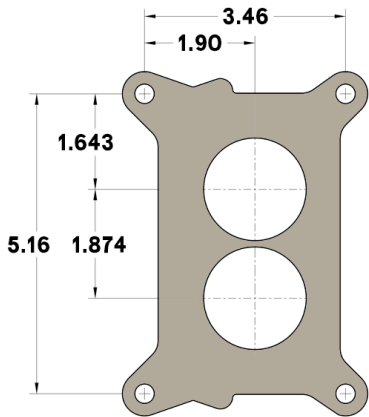

BBD / 2GC SMALL BORE

2GC LARGE BORE

GM 2-BBL (TBI)

HOLLEY 2300 2-BBL

SPREABDORE (4165/4175)

STREET DEMON

HOLLEY 4150/4160

HOLLEY 4500 (DOMINATOR)

CARBURETOR FLANGE GUIDE