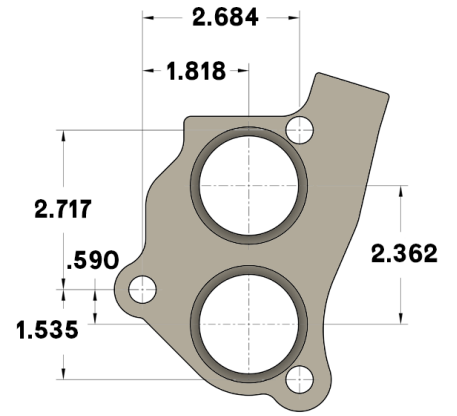

BBD / 2GC SMALL BORE

2GC LARGE BORE

GM 2-BBL (TBI)

HOLLEY 2300 2-BBL

SPREABDORE (4165/4175)

STREET DEMON

HOLLEY 4150/4160

HOLLEY 4500 (DOMINATOR)

CARBURETOR FLANGE GUIDE