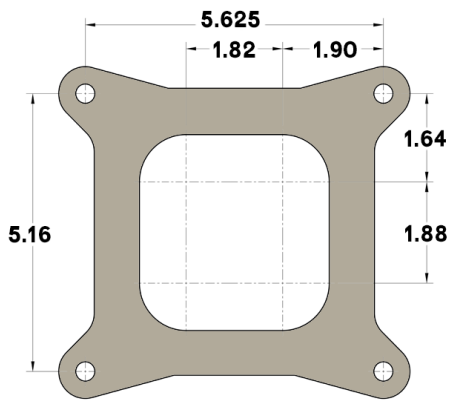

BBD / 2GC SMALL BORE

2GC LARGE BORE

GM 2-BBL (TBI)

HOLLEY 2300 2-BBL

SPREABDORE (4165/4175)

STREET DEMON

HOLLEY 4150/4160

HOLLEY 4500 (DOMINATOR)

CARBURETOR FLANGE GUIDE