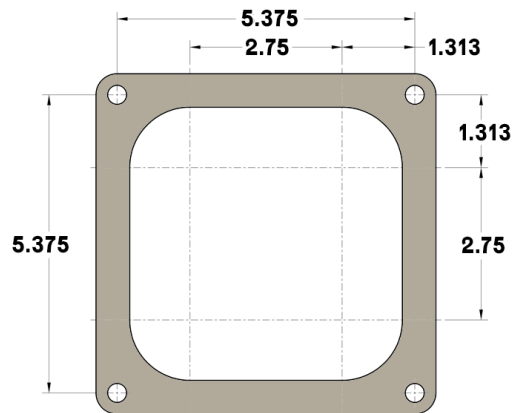

BBD / 2GC SMALL BORE

2GC LARGE BORE

GM 2-BBL (TBI)

HOLLEY 2300 2-BBL

SPREABDORE (4165/4175)

STREET DEMON

HOLLEY 4150/4160

HOLLEY 4500 (DOMINATOR)

CARBURETOR FLANGE GUIDE